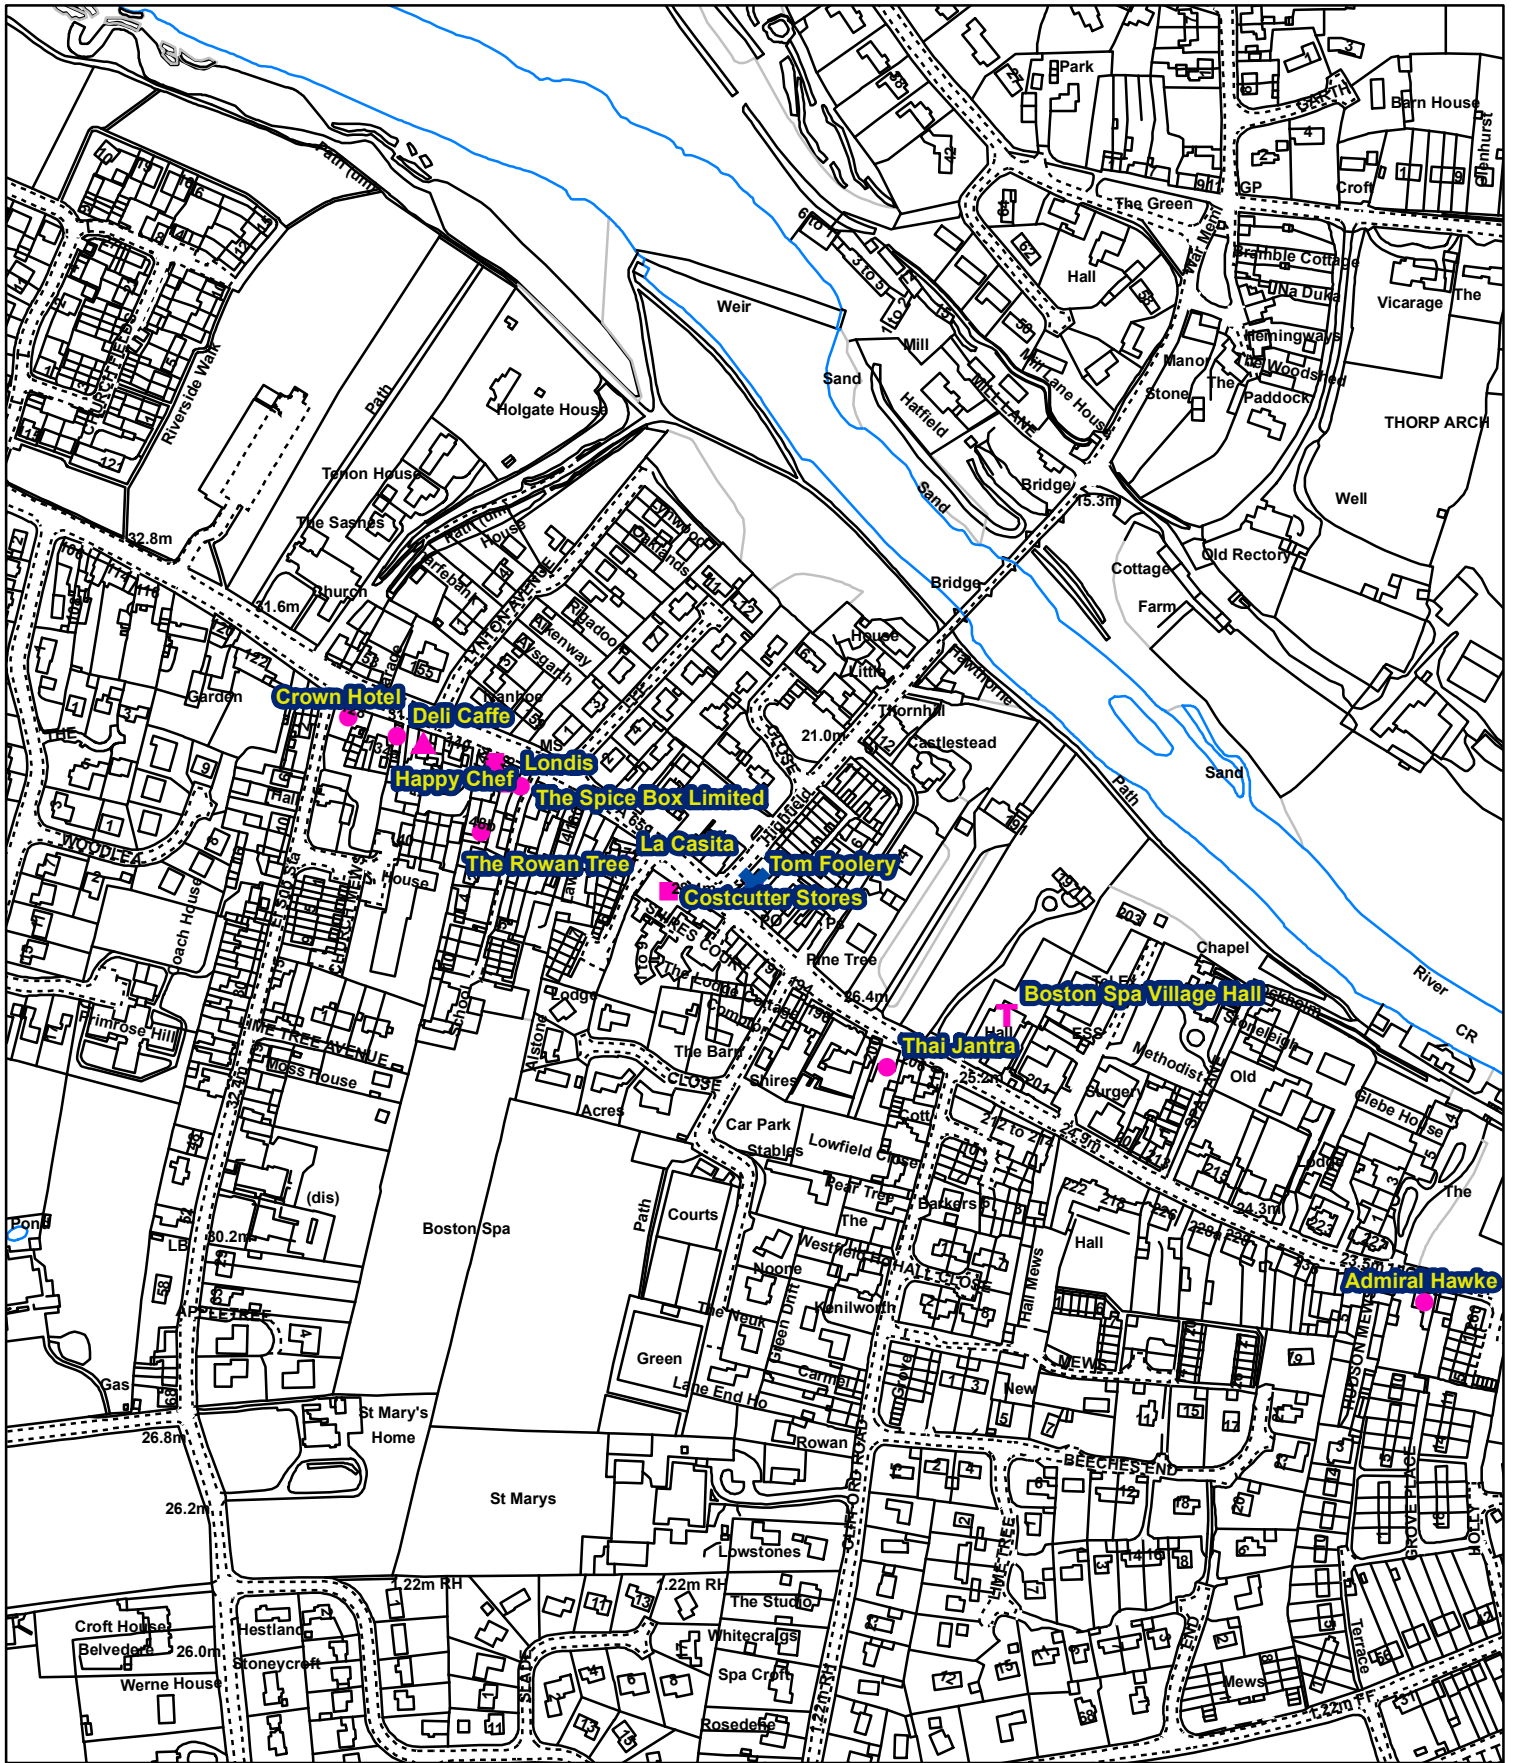

Appendix B

This map is based upon the Ordnance Survey's digital data with the permission of the Ordnance Survey on behalf of the controller of Her Majesty's Stationary Office

© Unauthorised reproduction infringes Crown Copyright and may lead to prosecution or civil proceedings

Leeds City Council O.S. Licence No 1000019567
© Crown Copyright all rights reserved

Key	
	On licence
	Late night refreshment
	Off licence
	Other